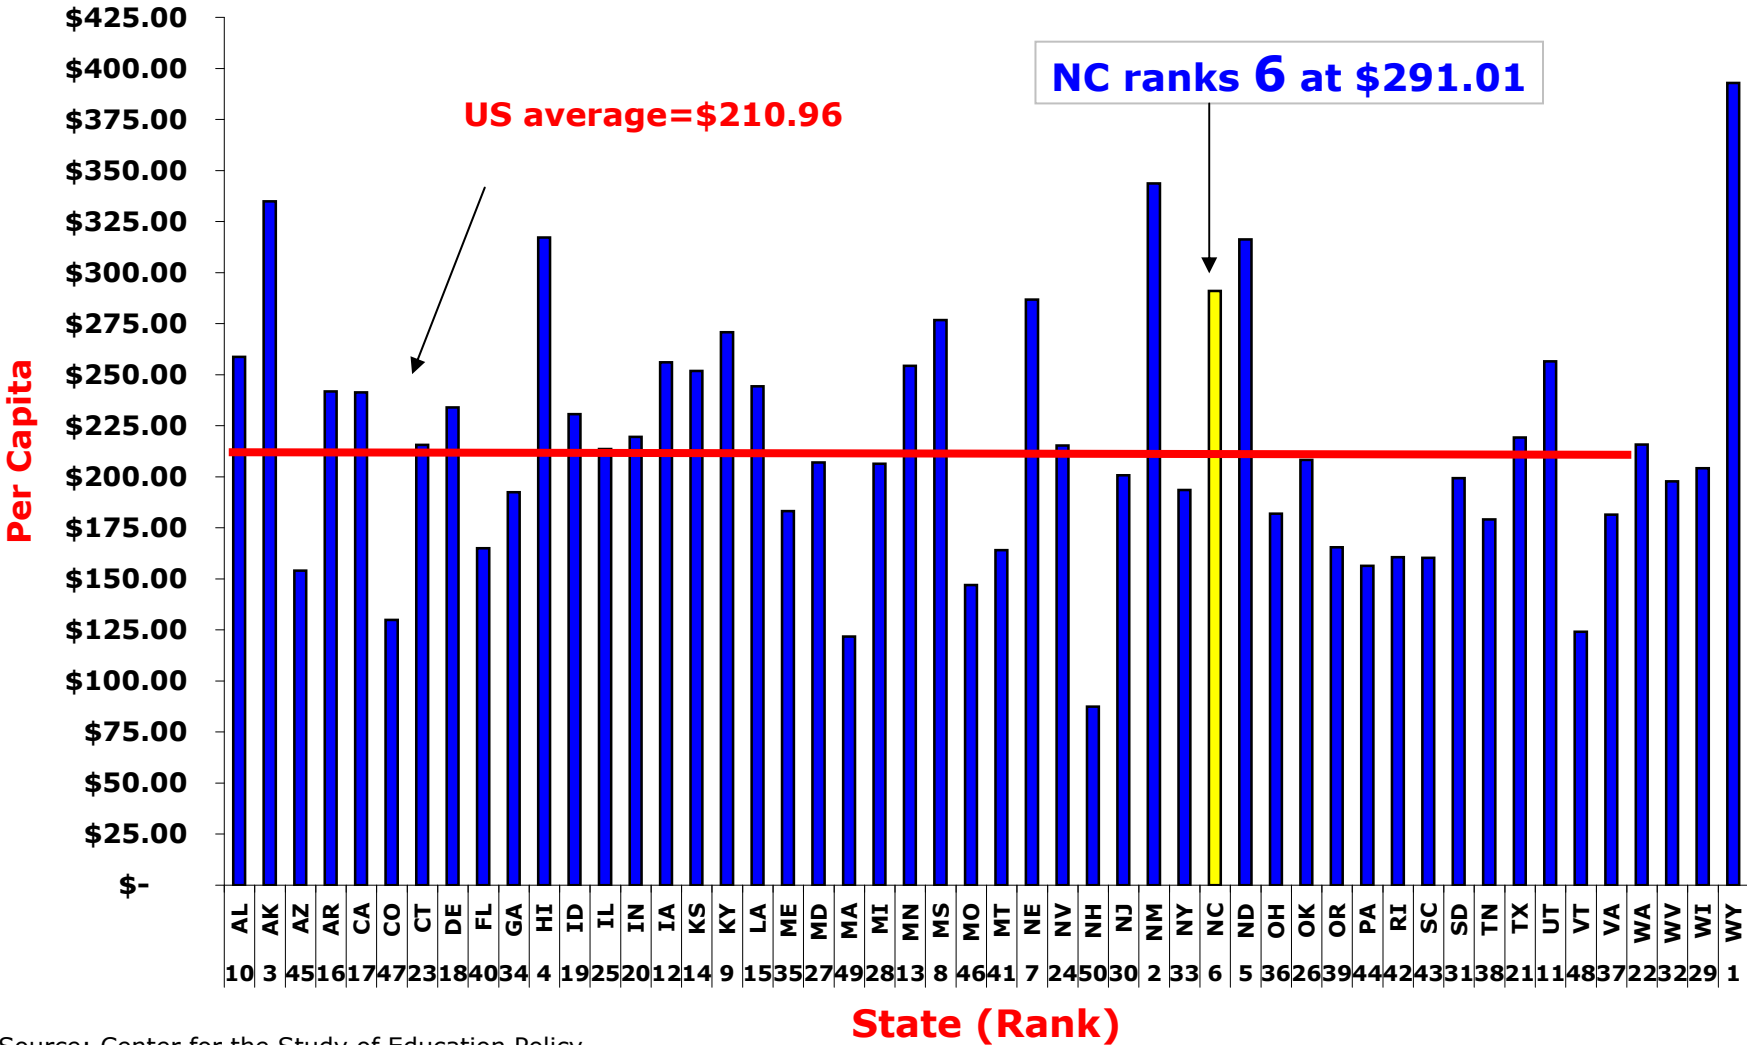

FY 2004 Higher Education Appropriations Per Capita

Source: Center for the Study of Education Policy