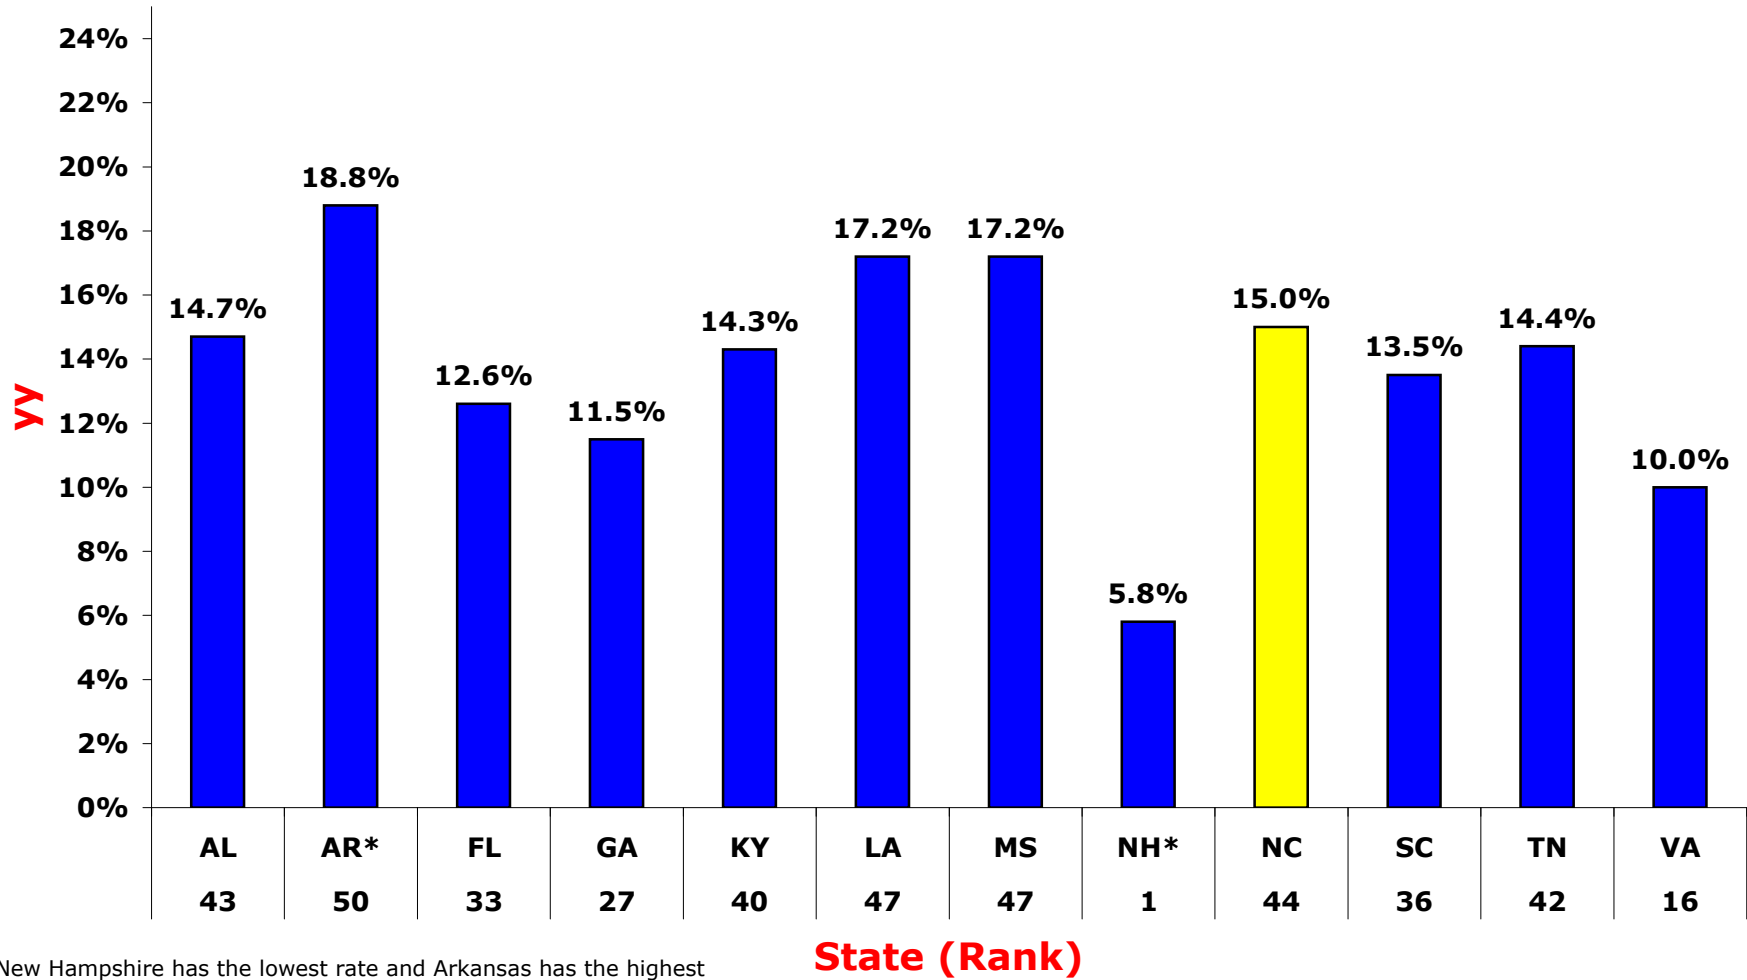

Poverty Rates Across the Southeast (2-Year Average)

* New Hampshire has the lowest rate and Arkansas has the highest rate.